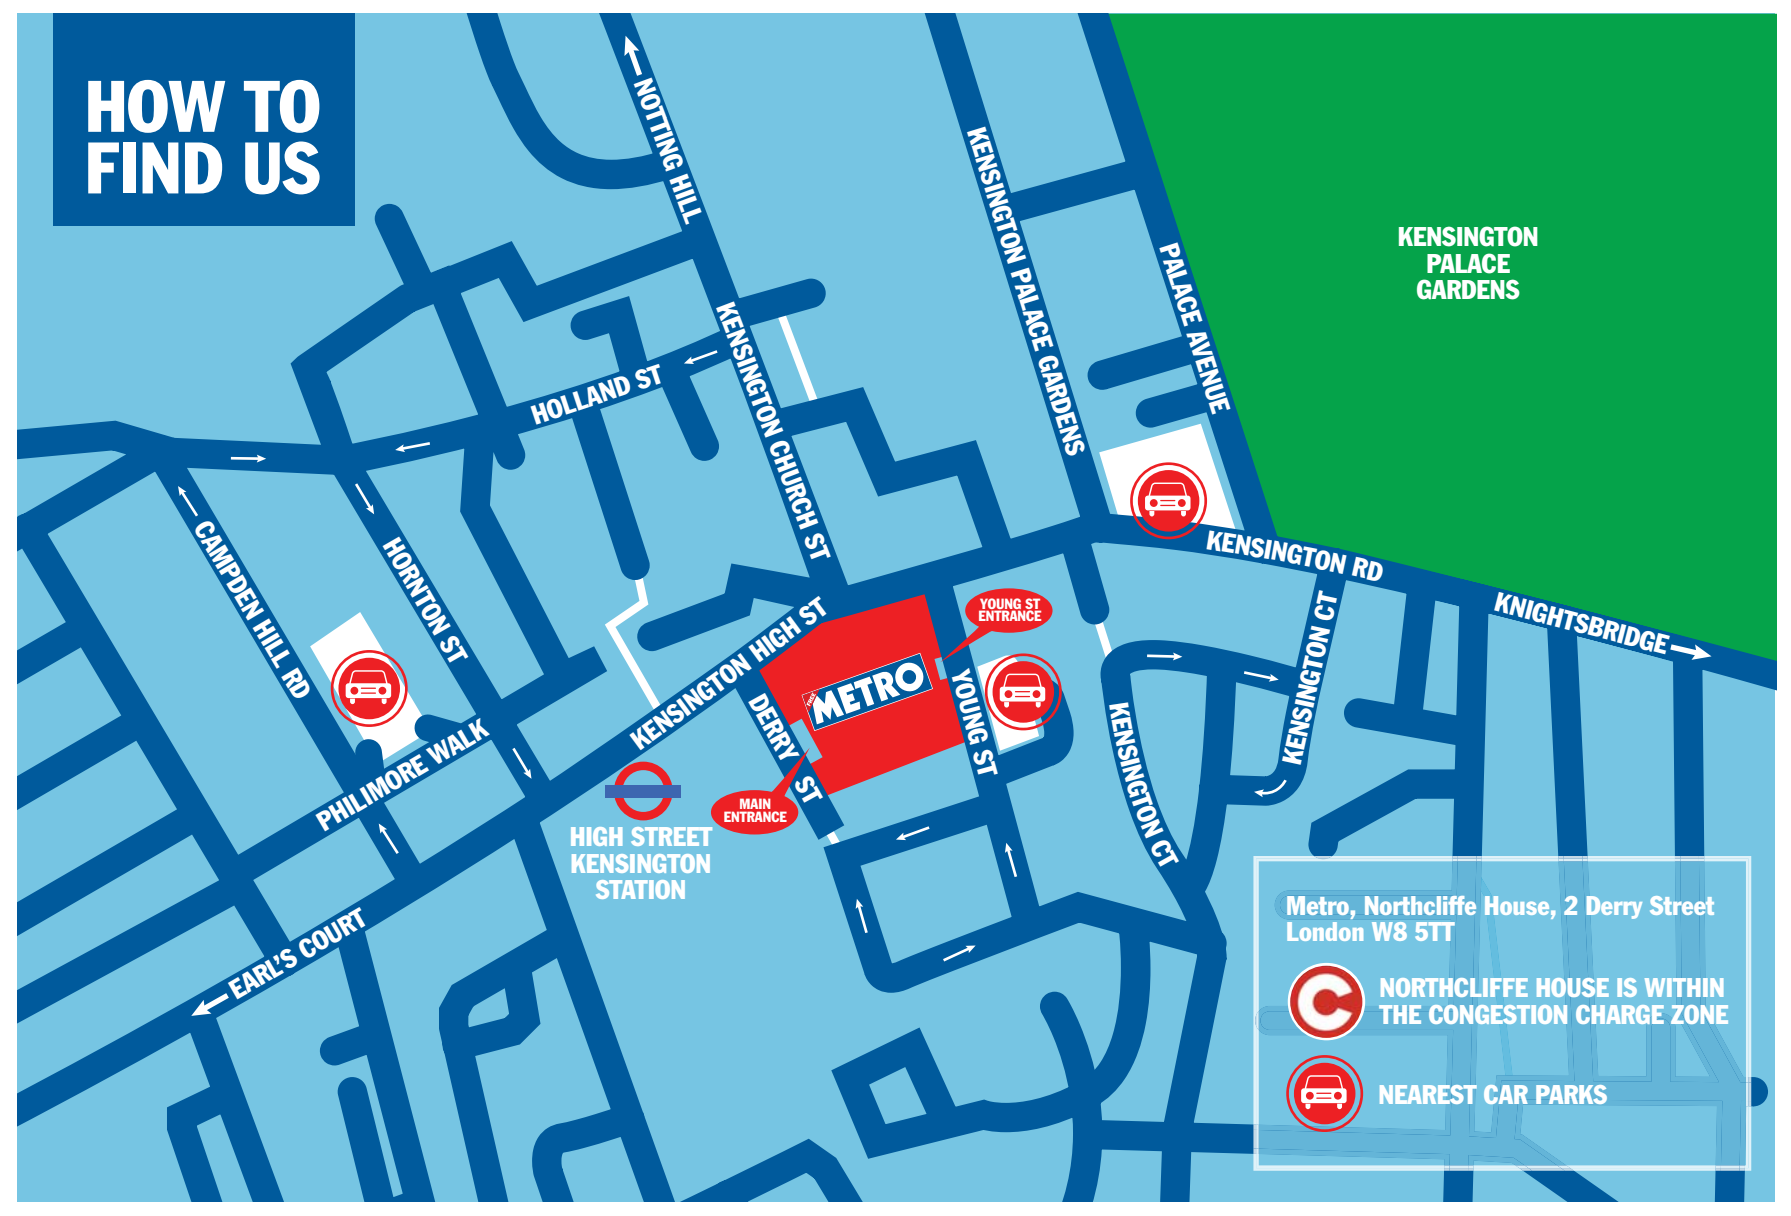

HOW TO FIND US

KENSINGTON
PALACE
GARDENS

Metro, Northcliffe House, 2 Derry Street
London W8 5TT

NORTHCLIFFE HOUSE IS WITHIN
THE CONGESTION CHARGE ZONE

NEAREST CAR PARKS